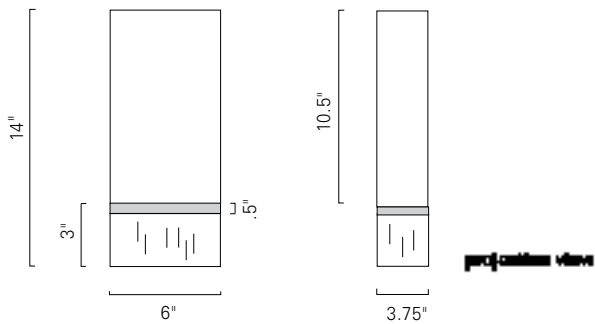

I L E X

I L E X

Ghost Chandelier
Architectural Bronze AB

GHO-TU-OZ-AB-IN

Dimensions			Diffuser / Code	Finishes / Code	Mounting / Code	Lamping / Voltage
Model GHO			Organza / OZ	Architectural Bronze / AB Black / BL Brushed Nickel / BN Polished Nickel / PN Polished Brass / PB Satin Brass / SB Custom finishes available	Tubing / TU	Incandescent / IN (9) 60W max candelabra
Diameter	Body Height	OA Height				
36"	8"	32"				

Cube Wide - Satin Brass + Ebony
CUBW-WM-AC-SBEB-FL

Cube Wide - Architectural Bronze + Honey
CUBW-WM-AC-ABHO-FL

Cube Wide - Polished Brass + Ebony
CUBW-WM-AC-PBEB-FL

Dimensions			Diffuser / Code	Metal Finishes / Code	Wood Finishes / Code	Mounting / Code	Lamping / Voltage
Model CUBW			Acrylic / AC	Architectural Bronze / AB Brushed Nickel / BN Polished Nickel / PN Polished Brass / PB Satin Brass / SB	Ebony / EB Honey / HO	Wall Mount / WM	Fluorescent / FL (1) FT 18W 2G11, 120v
Height	Width	Depth					
14.00"	6.00"	3.75"		Custom finishes available	Custom wood finishes available		

ILEX

Cube Tall
CUBT-WM-AC-PBEB-FL

Cube Tall Sconce

Cube Tall - Brushed Nickel + Honey
CUBT-WM-AC-BNHO-FL

Cube Tall - Satin Brass + Ebony
CUBT-WM-AC-SBEB-FL

Dimensions			Diffuser / Code	Metal Finishes / Code	Wood Finishes / Code	Mounting / Code	Lamping / Voltage
Model CUBT			Acrylic / AC	Architectural Bronze / AB Brushed Nickel / BN Polished Nickel / PN Polished Brass / PB Satin Brass / SB	Ebony / EB Honey / HO	Wall Mount / WM	Fluorescent / FL (1) FT 18W 2G11, 120v
Height	Width	Depth					
19.50"	4.00"	3.75"		Custom finishes available	Custom wood finishes available		