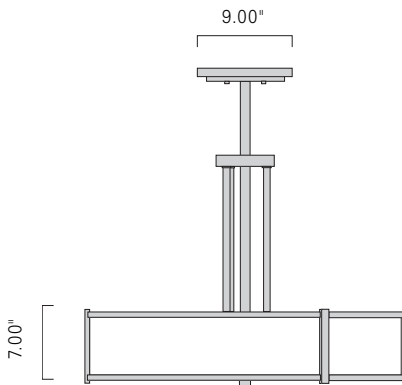

Dimensions			Diffuser / Code	Finishes / Code	Mounting / Code	Lamping / Voltage
Model HRP30			Burlap White / BW Navy Blue / NB Textured White / TW Textured Cream / TC Shiny Opal Acrylic / AC	Architectural Bronze / AB Brushed Nickel / BN Polished Nickel / PN Polished Brass / PB Satin Brass / SB Custom finishes available	Single Stem / SS Triple Stem / TS 16" available in Single Stem only	Fluorescent / FL (6) CFTR 26/32W GX24q-3 120v Incandescent / IN (6) 60w max candelabra
Width	Body Height	OA Height				
30.00"	7.00"	30.00"				
24.00"	7.00"	24.00"				
16.00"	5.50"	SS 16.00"