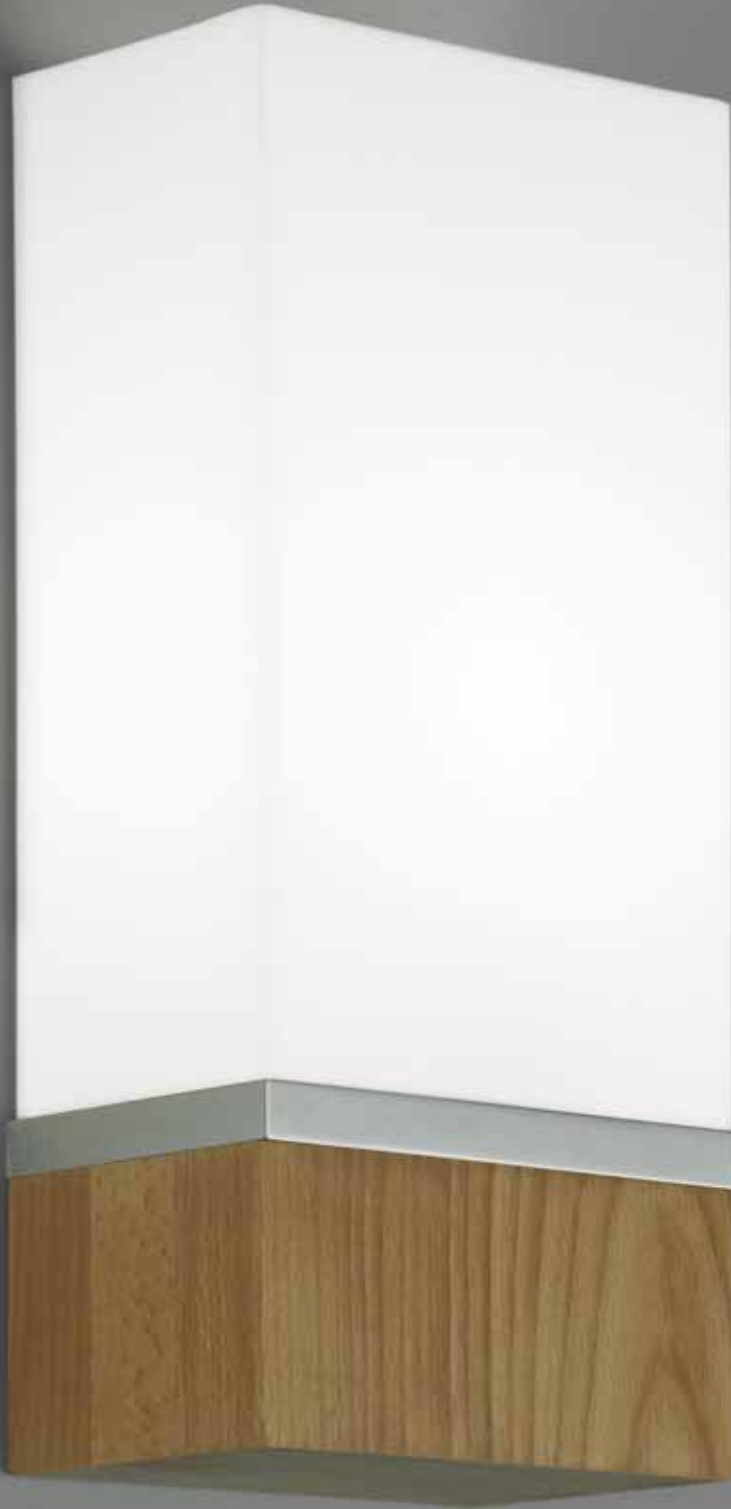

The Ghost Chandelier

This organza shade accents the elegance and beauty of the exposed metal design.

Ghost Chandelier
Satin Brass SB
GHO-TU-OZ-SB-IN

ILEX

Cube Wide
CUBW-WM-AC-BNHO-FL

Cube Wide Sconce

The integration of acrylic, brass and wood creates a harmonious balance of the three materials, in a timeless shape.

Cube Wide - Satin Brass + Ebony
CUBW-WM-AC-SBEB-FL

Cube Wide - Architectural Bronze + Honey
CUBW-WM-AC-ABHO-FL

Cube Wide - Polished Brass + Ebony
CUBW-WM-AC-PBEB-FL

Dimensions			Diffuser / Code	Metal Finishes / Code	Wood Finishes / Code	Mounting / Code	Lamping / Voltage
Model CUBW			Acrylic / AC	Architectural Bronze / AB Brushed Nickel / BN Polished Nickel / PN Polished Brass / PB Satin Brass / SB	Ebony / EB Honey / HO	Wall Mount / WM	Fluorescent / FL (1) FT 18W 2G11, 120v
Height	Width	Depth					
14.00"	6.00"	3.75"		Custom finishes available	Custom wood finishes available		

ILEX

Apollo Led Sconce
APO-WM-WS-PN-IN

Apollo Led Sconce

As innovative as it is elegant; the Apollo's striking stem houses an LED "downlight" at the end of the stem and a medium based light to brighten the room. The hidden light sensor turns the LED on when the room becomes dark. In the bathroom, the light will brighten the counter top and aid in orientation in the middle of the night. If not located over a counter then it will subtly wash the wall in a soft light when the room grows dark.

ILEX

Jade Sconce
JAD-WM-MO-BR-IN

Jade Sconce

Clean-lined and tall in stature, the Jade Sconce, with its floating back-plate is distinguished amongst its peers. Offered in Bronze as well as Polished Nickel and Brushed Nickel, this sconce will be a pleasing addition to many interior spaces.