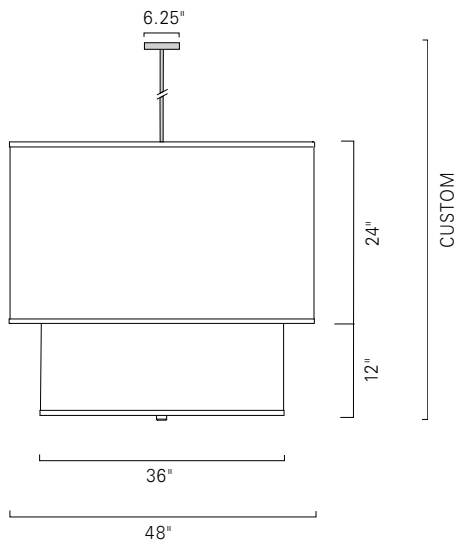

ILEX Custom Drums

PROJECT DETAILS

ILEX design in collaboration with DSW Energy efficient fluorescent lamping. Custom imprint on fabric shades
Nationwide installation DSW stores

PROJECT DETAILS

ILEX design in collaboration with the Interior Designer for the renovation of the Sheraton Meridian Ballroom in Eatontown, N.J. Multiple Double Drums along with complementary wall sconces.