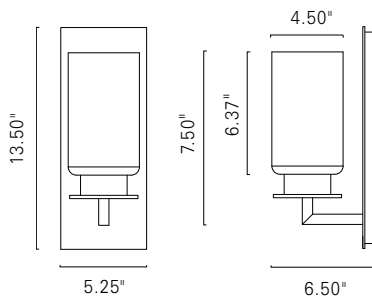

The Apollo features an LED night light

Dimensions			Finishes / Code	Diffuser / Code	Mounting/ Code	Lamping / Voltage
Model APO			Brushed Nickel / BN Polished Nickel / PN	White Shade / WS	Wall Mount / WM	Incandescent / IN (1) 75W max medium base Edison LED lamping 1 Watt (supplied)
Height	Width	Depth				
18.75"	6.25"	7.75"	Custom finishes available			

Jade Sconce - Polished Nickel
JAD-WM-MO-PN-IN

Jade Sconce - Brushed Nickel
JAD-WM-MO-BN-IN

Dimensions			Finishes / Code	Diffuser / Code	Mounting/ Code	Lamping / Voltage
Model JAD			Brushed Nickel / BN Polished Nickel / PN Bronze / BR	Matte Opal / MO	Wall Mount / WM	Incandescent / IN (1) 100W max medium base Edison
Height	Width	Depth				
13.50"	5.25"	6.50"	Custom finishes available			