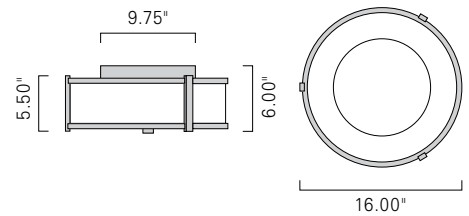

Hat Box Series

The popular ILEX Hat Box Series is now available in a new selection of fabric choices to further customize any commercial or residential space.

16" Square Hat Box
HSP16-SS-BW-BN-IN