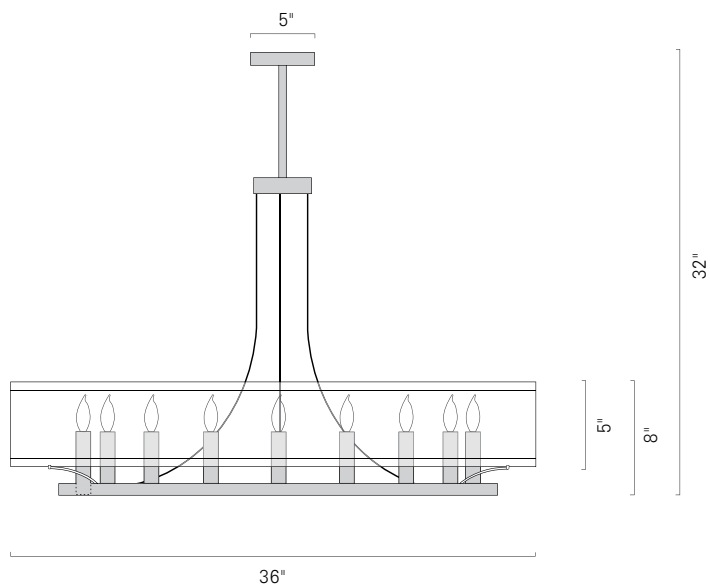

Ghost Chandelier
Satin Brass SB
GHO-TU-OZ-SB-IN