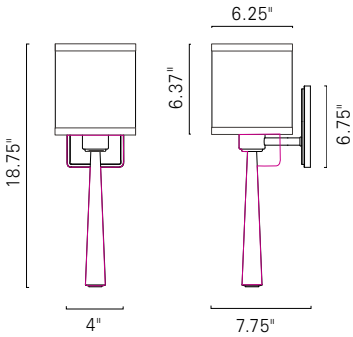

ILEX

Cube Tall
CUBT-WM-AC-PBEB-FL

Cube Tall Sconce

Cube Tall - Brushed Nickel + Honey
CUBT-WM-AC-BNHO-FL

Cube Tall - Satin Brass + Ebony
CUBT-WM-AC-SBEB-FL

Dimensions			Diffuser / Code	Metal Finishes / Code	Wood Finishes / Code	Mounting / Code	Lamping / Voltage
Model CUBT			Acrylic / AC	Architectural Bronze / AB Brushed Nickel / BN Polished Nickel / PN Polished Brass / PB Satin Brass / SB	Ebony / EB Honey / HO	Wall Mount / WM	Fluorescent / FL (1) FT 18W 2G11, 120v
Height	Width	Depth					
19.50"	4.00"	3.75"		Custom finishes available	Custom wood finishes available		

ILEX

Apollo Led Sconce
APO-WM-WS-PN-IN

Apollo Led Sconce

As innovative as it is elegant; the Apollo's striking stem houses an LED "downlight" at the end of the stem and a medium based light to brighten the room. The hidden light sensor turns the LED on when the room becomes dark. In the bathroom, the light will brighten the counter top and aid in orientation in the middle of the night. If not located over a counter then it will subtly wash the wall in a soft light when the room grows dark.

The Apollo features an LED night light

Dimensions			Finishes / Code	Diffuser / Code	Mounting/ Code	Lamping / Voltage
Model APO			Brushed Nickel / BN Polished Nickel / PN	White Shade / WS	Wall Mount / WM	Incandescent / IN (1) 75W max medium base Edison LED lamping 1 Watt (supplied)
Height	Width	Depth				
18.75"	6.25"	7.75"	Custom finishes available			

Our drums are big and beautifully simple. The standard size is 24" diameter by 16" high with an acrylic diffuser and stem in a variety of finishes. Should you require a bolder statement, then let our drum be the canvas for your imagination. Specify a color shade, or incorporate a one-color artwork to suit any creative vision.