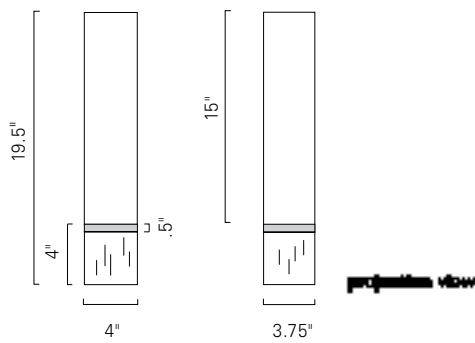

ILEX

Cube Tall
CUBT-WM-AC-PBEB-FL

Cube Tall Sconce

Cube Tall - Brushed Nickel + Honey
CUBT-WM-AC-BNHO-FL

Cube Tall - Satin Brass + Ebony
CUBT-WM-AC-SBEB-FL

Dimensions			Diffuser / Code	Metal Finishes / Code	Wood Finishes / Code	Mounting / Code	Lamping / Voltage
Model CUBT			Acrylic / AC	Architectural Bronze / AB Brushed Nickel / BN Polished Nickel / PN Polished Brass / PB Satin Brass / SB	Ebony / EB Honey / HO	Wall Mount / WM	Fluorescent / FL (1) FT 18W 2G11, 120v
Height	Width	Depth					
19.50"	4.00"	3.75"		Custom finishes available	Custom wood finishes available		