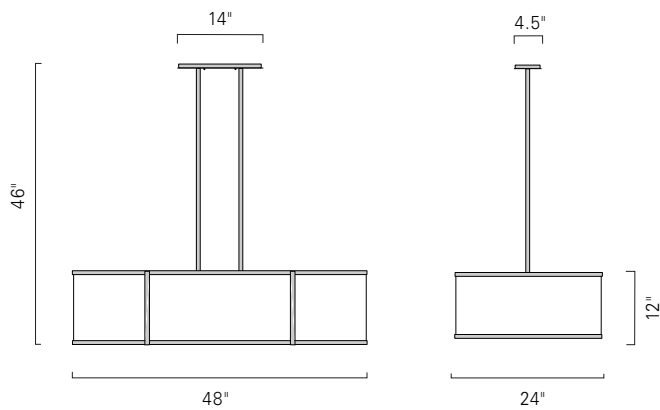

Dimensions			Diffuser / Code	Finishes / Code	Mounting / Code	Lamping / Voltage
Model HREP48			Shiny Opal Acrylic / AC	Architectural Bronze / AB Brushed Nickel / BN Polished Nickel / PN Polished Brass / PB Satin Brass / SB Custom finishes available	Double Stem/ DS	Fluorescent / FL (8) CFTR 26/32W GX24q-3 120v Incandescent / IN (6) 60 watt max medium base Edison
Width	Body Height	OA Height				
48.00"	12.00"	46.00"				
Custom sizes available