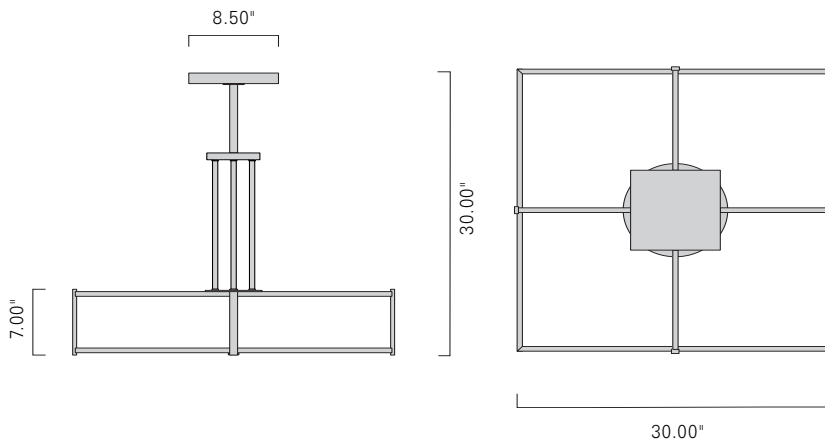

Dimensions			Diffuser / Code	Finishes / Code	Mounting / Code	Lamping / Voltage
Model HSP30			Burlap White / BW Navy Blue / NB Textured White / TW Textured Cream / TC Shiny Opal Acrylic / AC	Architectural Bronze / AB Brushed Nickel / BN Polished Nickel / PN Polished Brass / PB Satin Brass / SB Custom finishes available	Single Stem/ SS Triple Stem / TS 16" available in Single Stem only	Fluorescent / FL (6) CFTR 26/32W GX24q-3 120v Incandescent / IN (6) 60w max candelabra
Width	Body Height	OA Height				
30.00"	7.00"	30.00"				
24.00"	7.00"	24.00"				
16.00"	5.00"	SS 16.00"