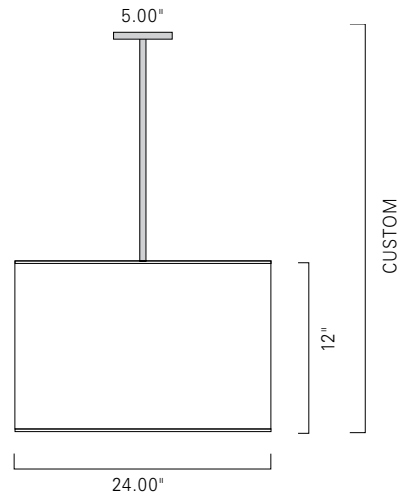

Standard Drum
DRS24-SS-GD-BN-IN