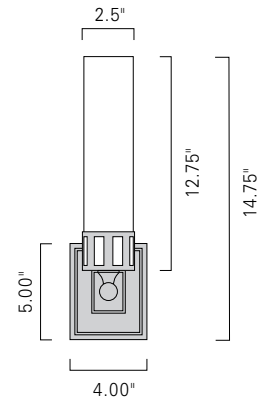

48" Hat Box Rectangle Pendant
HREP48-DS-AC-BN-FL

Dimensions			Diffuser / Code	Finishes / Code	Mounting / Code	Lamping / Voltage
Model HREP48			Shiny Opal Acrylic / AC	Architectural Bronze / AB Brushed Nickel / BN Polished Nickel / PN Polished Brass / PB Satin Brass / SB Custom finishes available	Double Stem/ DS	Fluorescent / FL (8) CFTR 26/32W GX24q-3 120v Incandescent / IN (6) 60 watt max medium base Edison 
Width	Body Height	OA Height				
48.00"	12.00"	46.00"				
Custom sizes available						

Astor Sconce / AST
Brushed Nickel BN

Astor Sconce
AST-WM-SO-CH-FL

Astor Double Sconce ASTD-WM-SO-CH-FL
Height 4" Width 24.5" Projection 4"

Dimensions			Diffuser / Code	Finishes / Code	Mounting / Code	Lamping / Voltage
Model / AST			Shiny Opal / SO	Brushed Nickel / BN Chrome / CH Polished Nickel / PN	Wall Mount/ WM	Standard Incandescent / IN (1) 60W max medium base T10 Edison Optional Fluorescent / FL 1-FT 18W 2G11 120v
Height	Width	Projection				
14.75"	4.00"	4.00"		Custom finishes available		

Height 17.50" Width 6.00"
Projection 4.00"

Wave Left and Right Sconce
Height 9.25" Width 6.00"
Projection 4.00"

Dimensions			Diffuser / Code	Finishes / Code	Mounting / Code	Lamping / Voltage
Model WAVP			Shiny Opal / SH	Brushed Nickel / BN Chrome/ CH	White Cord/ WC Tubing / TU	Standard Incandescent / IN (1) 60W max medium base T10 Edison Optional Fluorescent / FL 1-CFTR 26/32W GX24q-3 120v
Diameter	Body Height	OA Height				
3.00"	8.5"	Custom				
Custom sizes available				Custom finishes available		