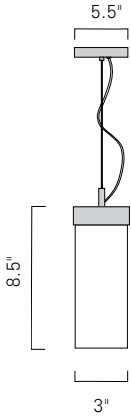

Our drums are big and beautifully simple. The standard size is 24" diameter by 16" high with an acrylic diffuser and stem in a variety of finishes. Should you require a bolder statement, then let our drum be the canvas for your imagination. Specify a color shade, or incorporate a one-color artwork to suit any creative vision.

Standard Drum
DRM24-BC-OG-BL-IN

Double Drum
DRD30-BC-CS-BL-IN

I L E X

Double Drum
DRD48-BC-CS-BN-IN

Dimensions			Diffuser / Code	Finishes / Code	Mounting / Code	Lamping / Voltage
Model DRD			Cream Shade / CS	Architectural Bronze / AB Black / BC Brushed Nickel / BN Polished Nickel / PN Polished Brass / PB Satin Brass / SB White / WH Custom finishes available	White Cord / WC Black Cord / BC Tubing / TU	Standard Incandescent / IN (3) 60W max medium base Edison Optional Fluorescent / FL (4) CFTR 26/32W GX24q-3 120v
Diameter	Shade Height	OA Height				
Top drum 48.00"	24.00"	Custom				
Bottom drum 36.00"	18.00"	Custom				

Astor Sconce / AST
Brushed Nickel BN

Astor Sconce
AST-WM-SO-CH-FL

Astor Double Sconce ASTD-WM-SO-CH-FL
Height 4" Width 24.5" Projection 4"

Dimensions			Diffuser / Code	Finishes / Code	Mounting / Code	Lamping / Voltage
Model / AST			Shiny Opal / SO	Brushed Nickel / BN Chrome / CH Polished Nickel / PN	Wall Mount/ WM	Standard Incandescent / IN (1) 60W max medium base T10 Edison Optional Fluorescent / FL 1-FT 18W 2G11 120v
Height	Width	Projection				
14.75"	4.00"	4.00"		Custom finishes available		

Height 17.50" Width 6.00"
Projection 4.00"

Wave Left and Right Sconce
Height 9.25" Width 6.00"
Projection 4.00"

Dimensions			Diffuser / Code	Finishes / Code	Mounting / Code	Lamping / Voltage
Model WAVP			Shiny Opal / SH	Brushed Nickel / BN Chrome/ CH	White Cord/ WC Tubing / TU	Standard Incandescent / IN (1) 60W max medium base T10 Edison Optional Fluorescent / FL 1-CFTR 26/32W GX24q-3 120v
Diameter	Body Height	OA Height				
3.00"	8.5"	Custom				
Custom sizes available				Custom finishes available		