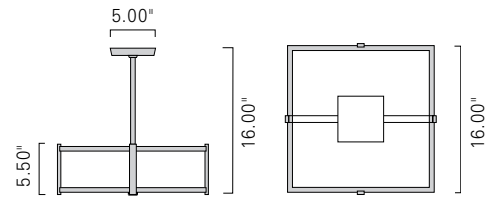

Hat Box Series

The popular ILEX Hat Box Series is now available in a new selection of fabric choices to further customize any commercial or residential space.

16" Square Hat Box
HSP16-SS-BW-BN-IN