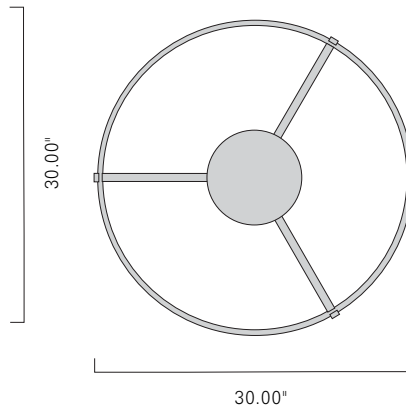

Dimensions			Diffuser / Code	Finishes / Code	Mounting / Code	Lamping / Voltage
Model HRP30			Burlap White / BW Navy Blue / NB Textured White / TW Textured Cream / TC Shiny Opal Acrylic / AC	Architectural Bronze / AB Brushed Nickel / BN Polished Nickel / PN Polished Brass / PB Satin Brass / SB Custom finishes available	Single Stem / SS Triple Stem / TS 16" available in Single Stem only	Fluorescent / FL (6) CFTR 26/32W GX24q-3 120v Incandescent / IN (6) 60w max candelabra
Width	Body Height	OA Height				
30.00"	7.00"	30.00"				
24.00"	7.00"	24.00"				
16.00"	5.50"	SS 16.00"